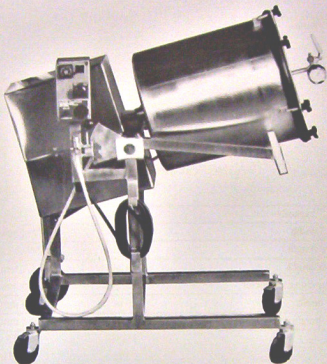

Give your customers
what they deserve.

The Leland Vacuum Tumbler

You'll appreciate it. And so will your customers. Leland Southwest's Vacuum Tumbler will save you time and money by decreasing processing time and increasing product yield. Features include a unique, vertical design that makes loading and unloading a snap, a tumbling drum guaranteed not to crack and variable speed control. Constructed in 304 polished stainless steel, this Leland Vacuum Tumbler is designed for 10 to 125 pound batch sizes. Your customers will appreciate the range of new products and the improved quality of products they've enjoyed for years. Win new customers; surprise your old ones. Call Leland Southwest today: (817) 232-4482.

Leland Southwest

www.lelandsouthwest.com