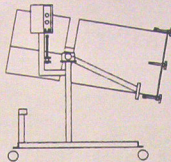

## Design Features

- Five-year warranty on drum
- Extra-large product door
- Variable speed drive
- Polished 304 stainless steel construction
- Tank tilts for easy unloading
- Removable drum and paddle
- Unique, vertical design
- Rolls on four-inch casters

## Specifications for VT125

Overall capacity	125 lb.	(57 kg)
Overall width	28 in.	(711 mm)
Overall length	39 in.	(991 mm)
Overall height	58 in.	(1,473 mm)
Door-opening diameter	19.5 in.	(495 mm)
Drum depth	20 in.	(508 mm)
Dump height	14 in.	(356 mm)
Motor	1/4 HP	115 v
	1 PH	60 Hz
Weight	175 lb.	(80 kg)
Vacuum Pump	1/8 HP	